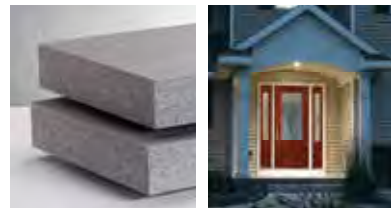

Neopor® Graphite Enhanced Thermal Insulation for JELD-WEN® Entry Doors

Properties of JELD-WEN Door Core made of Neopor:
■ NFRC Listed R-value = 5.1 / in at 35°F
■ Does not contain fluorocarbons (CFCs, HCFCs, HFCs)

1. **Benefits from the use of Neopor:**
2. Long-term stable R-value
   - Meets ENERGY STAR® requirements*
   - Neopor is GreenGuard® Certified for Indoor Air Quality
   - Expansion agent, pentane, has low Global Warming Potential and Zero Ozone Depletion Potential
   - Neopor has low water absorption and is dimensionally stable throughout typical temperature range
   - Neopor Rigid Thermal Insulation is produced under rigid quality standards