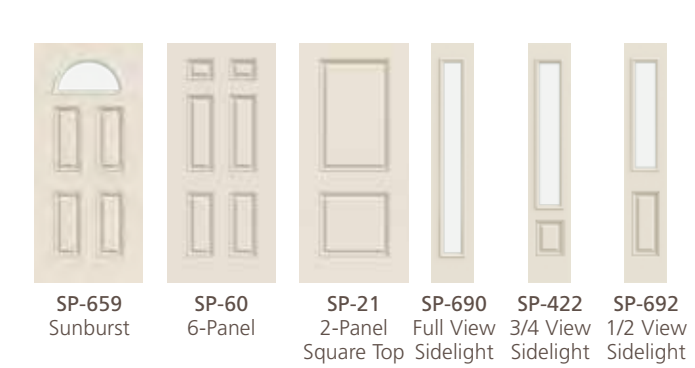

Texture

Smooth-Pro Door Designs

(for the complete door offering, check with your JELD-WEN Sales Representative)