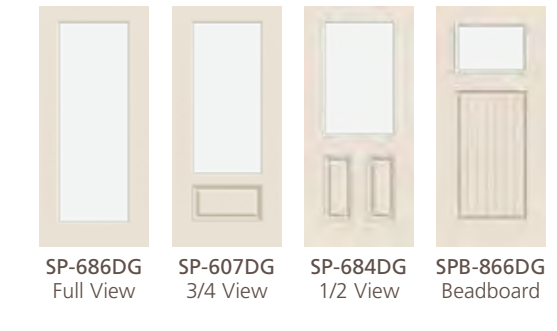

- » Clean, classic lines creating the look of a traditional wood door
- » Extremely long-lasting and stable, the perfect choice for nearly any climate
- » Graphite enhanced BASF Neopor® core for improved energy efficiency, exclusive to JELD-WEN
- » Manufactured with a light brush stroke on the face of the door for superior paint adherence
- » Accommodates most standard glass inserts and is available with Direct Glaze designs
- » 6'8", 7'0" and 8'0" heights
- » Lifetime limited warranty

Texture

Smooth-Pro Door Designs

(for the complete door offering, check with your JELD-WEN Sales Representative)

Direct Glaze

1-3/4" Door

Smooth fiberglass facing
Square edge design
Composite capped LVL stiles and rails
Composite top and bottom rails
Innovative BASF Neopor® core
12" lock block
20-minute fire rating construction available