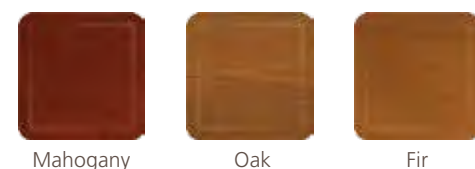

Woodgrain Textures

Design-Pro Door Designs

(for the complete door offering, check with your JELD-WEN Sales Representative)