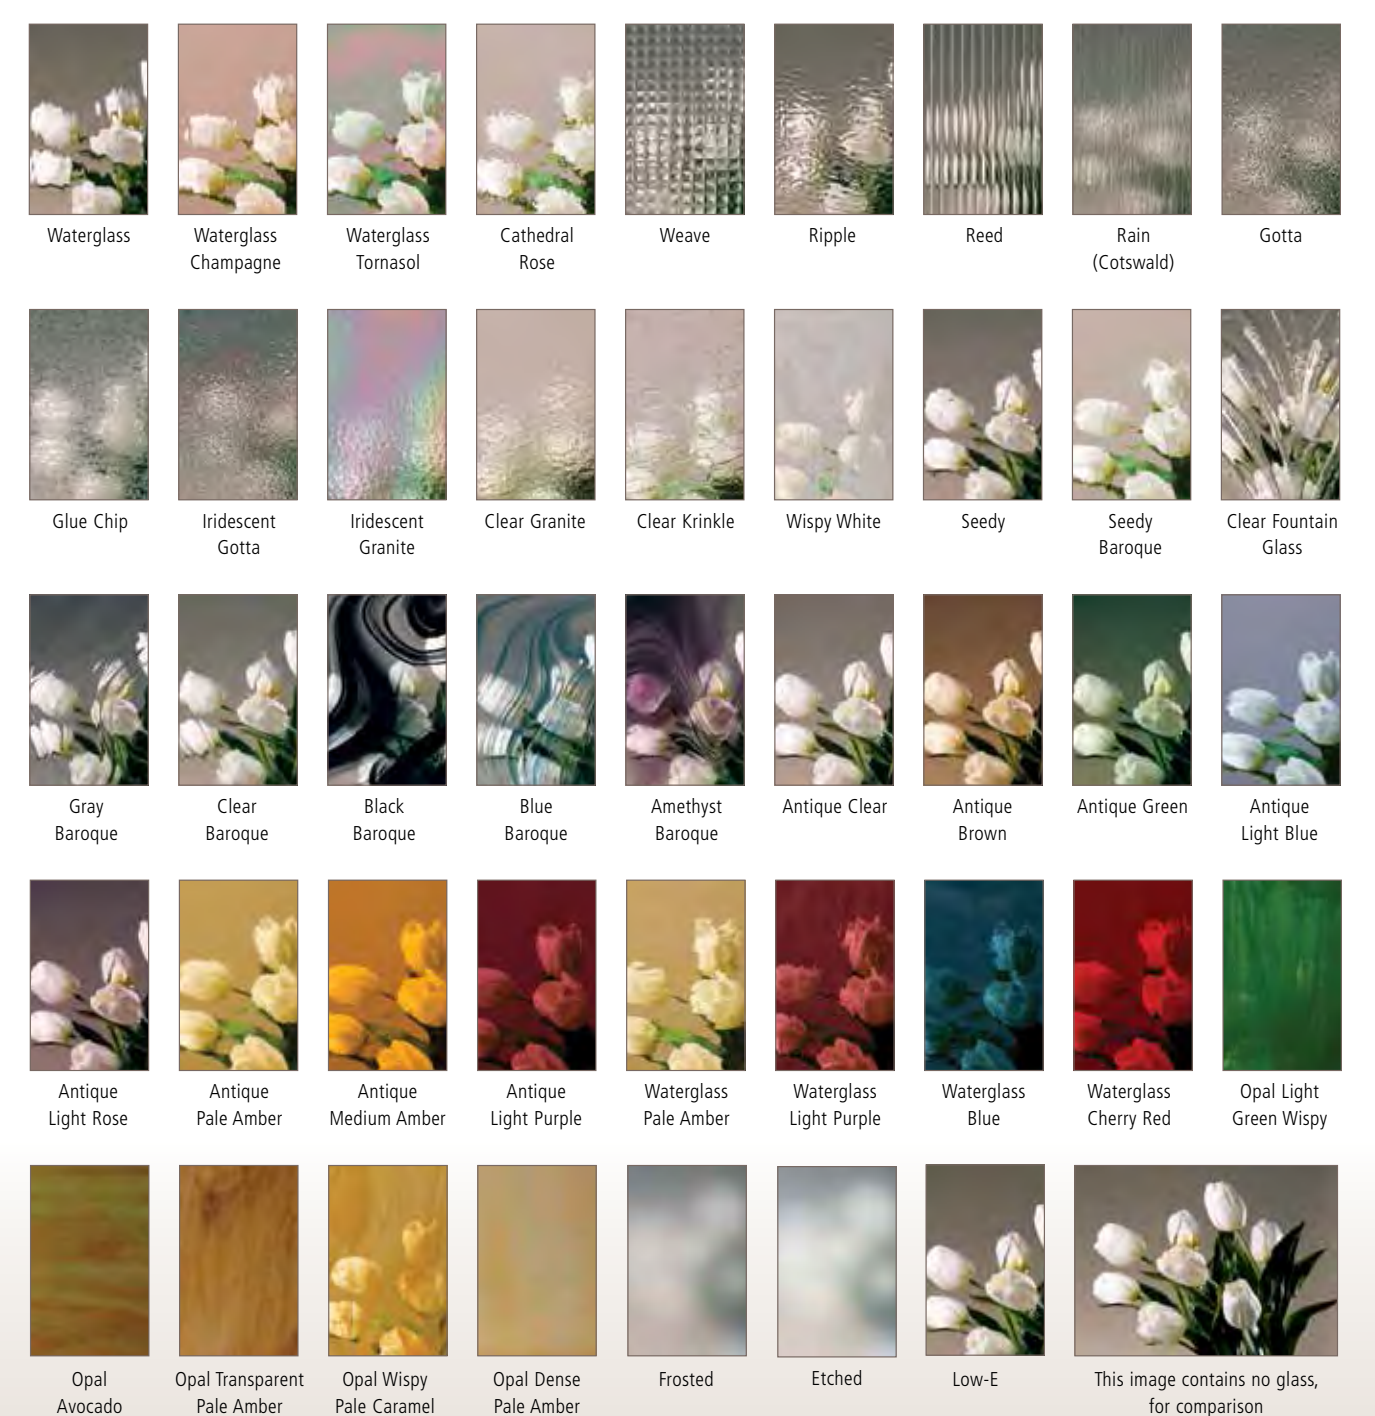

**SURFACE TEXTURES**

Smooth texture    Hand hewn texture    Distressed texture with hand hewing    Wire brushed texture

**HEAVY DISTRESSING**

Deep grooved, hand chiseled distressing

**MEDIUM DISTRESSING**

Hand hewing, wormholes and distress marks

**ANTIQUING SAMPLES**

Antique Chappo    Antique Cherry    Antique Ebony    Antique Wheat    Antique White Wash

**LIGHT DISTRESSING**

Distress marks only, no wormholes or hand hewing

**SYSTEM CONFIGURATIONS**

**ALDER**

**CHERRY**

**MAPLE (Interior door only)**

**WALNUT**

**RED GRANDIS**

NOTE: Variances in photography and printing may cause finish colors shown in this publication to vary from actual finish.

**DOOR KNOCKER**

**DOOR HANDLES**

\*For complete door grille options refer to Custom Wood Exterior Door brochure #10-404.

**TEXTURED AND TINTED GLASS**

NOTE: Glass designs are available in nearly unlimited combinations of textured and tinted glass. JELD-WEN cannot offer privacy ratings for Custom glass combinations.