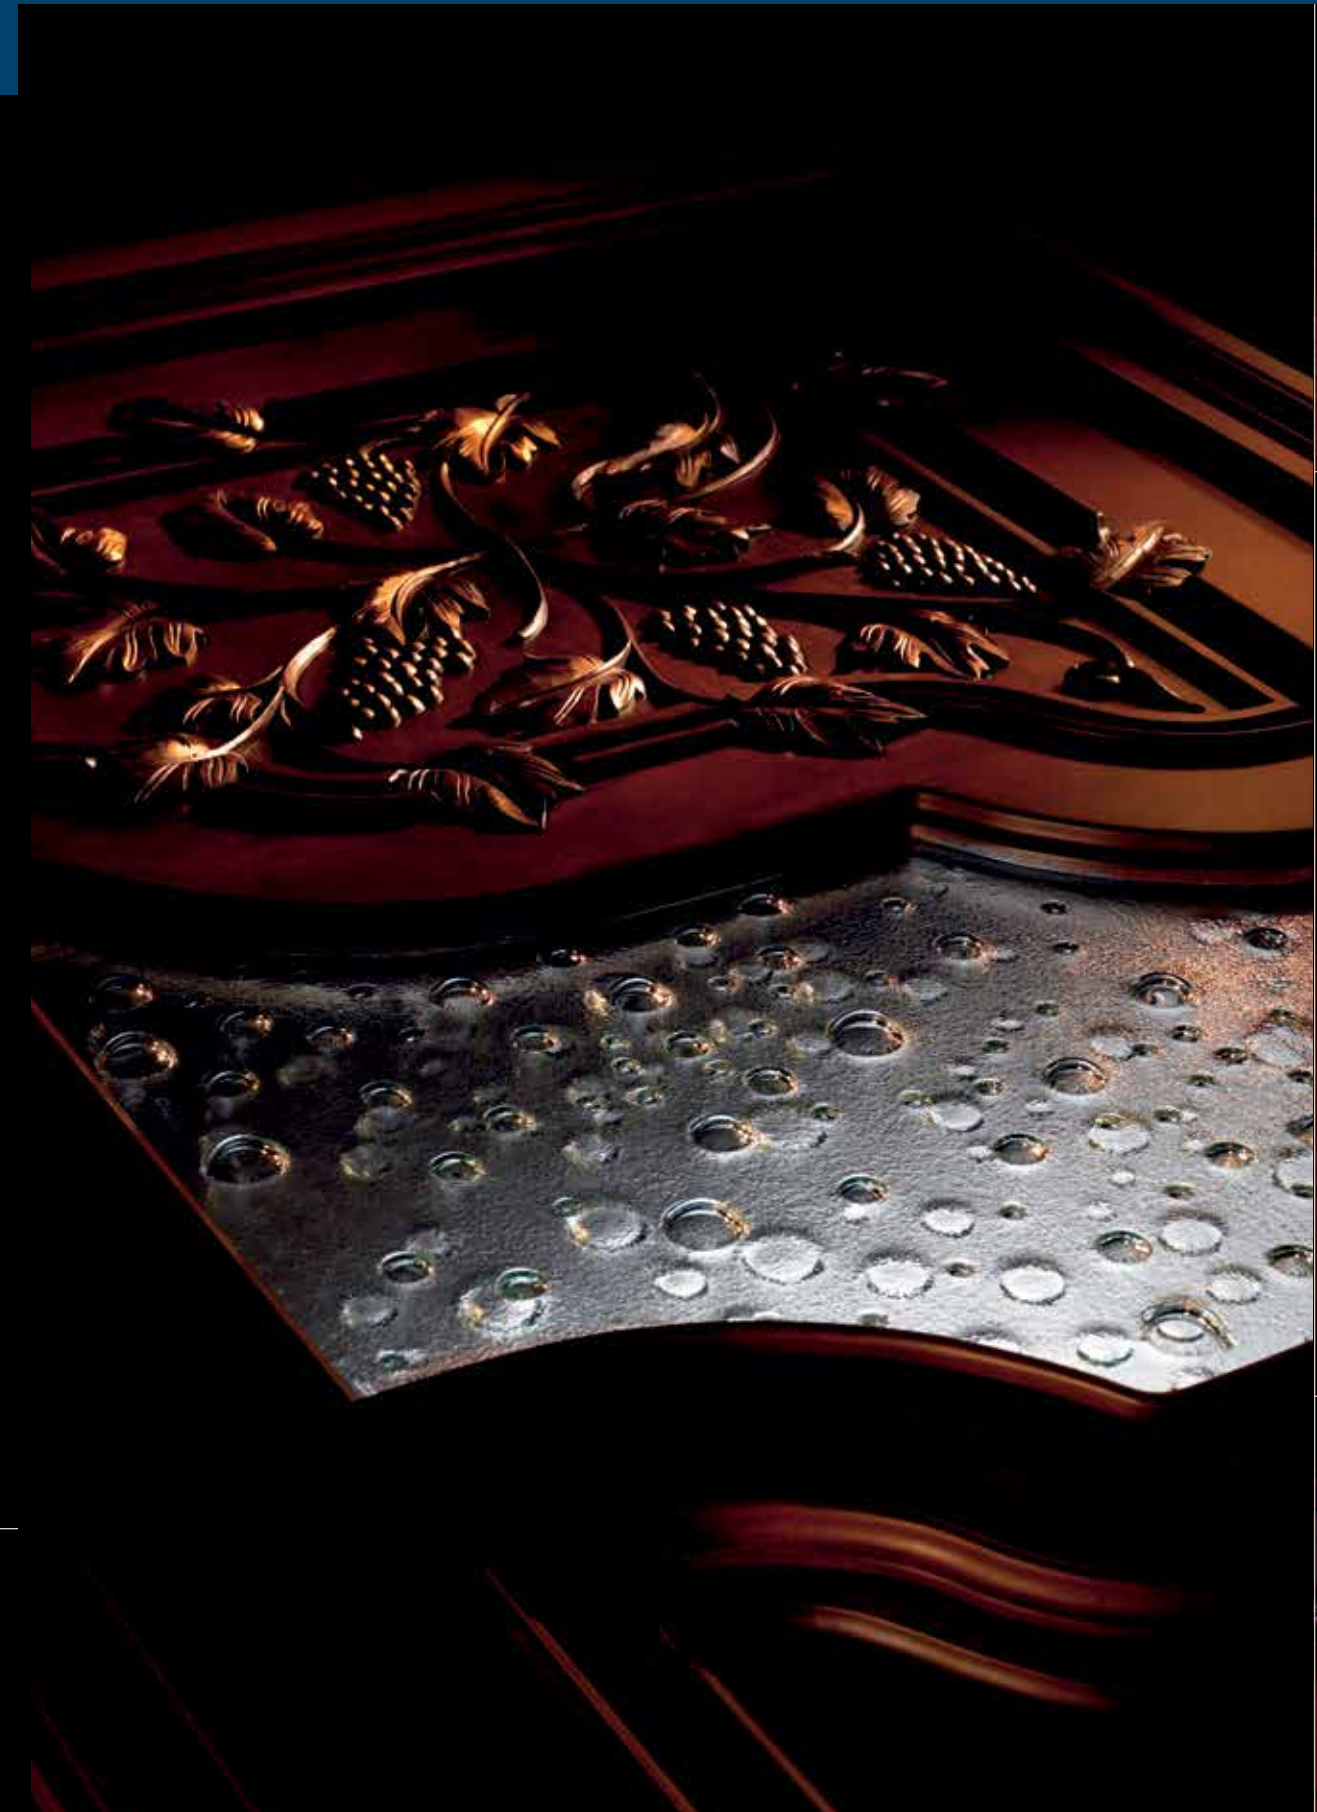

SURFACE TEXTURES

HEAVY DISTRESSING

Deep grooved, hand chiseled distressing

MEDIUM DISTRESSING

Hand hewing, wormholes and distress marks

ANTIQUING SAMPLES

LIGHT DISTRESSING

Distress marks only, no wormholes or hand hewing

HAMMERING AND BLACKENED ANTIQUING

The JELD-WEN website is your ultimate resource for learning about our reliable windows and doors. It has all the product information and design advice you need. Visit us at jeld-wen.com today.

Custom Wood Doors

Exterior | Interior Door Features

THE JELD-WEN PROMISE

JELD-WEN® products create lasting value for your home. We are so confident that you will be pleased with our Custom Wood Doors, that each one carries our industry-leading warranty. Here are just some of the highlights of our warranty...

The Interior and Exterior Door Slab and System Limited Warranty Includes:

Wood Door Slabs:

- » 5-year coverage for defects in material and workmanship
- » 1-year coverage on factory-applied prefinish
- » AuraLast® pine door frames: protects against wood rot for as long as you own and occupy your home
- » Skilled labor coverage for warranty repairs for 1 year

NOTE: The above information is a summary of key provisions of the JELD-WEN Interior and Exterior Door Slab and System Limited Warranty effective May 1, 2012. For a complete copy of the current warranty, see your sales associate or refer to www.jeld-wen.com.