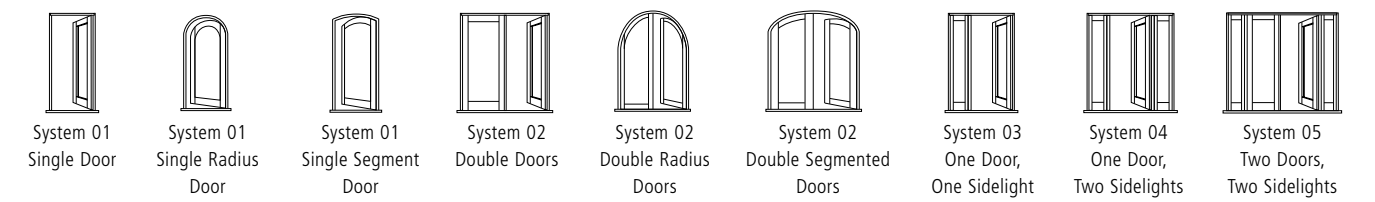

SYSTEM CONFIGURATIONS