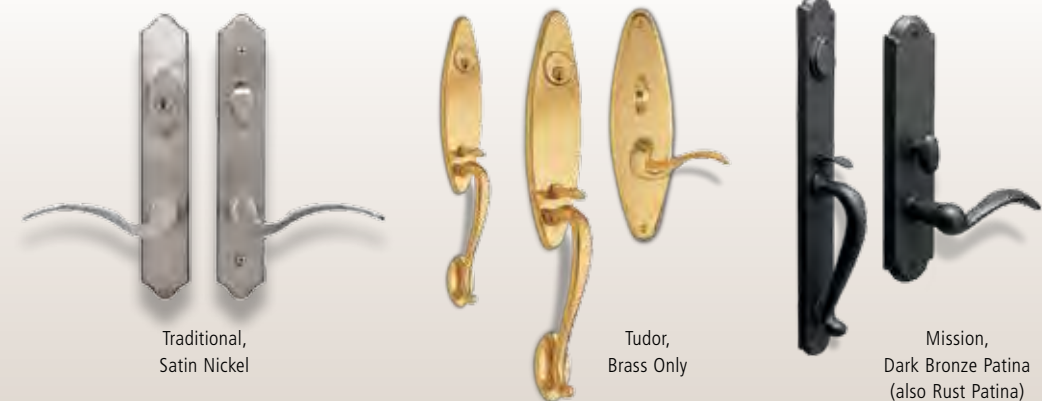

NOTE: Other species, including Juniper, and finishes may be available. See dealer for complete information.

**HINGES**

**HINGE TIPS**

**EXTERIOR DOORS ONLY:**

**SIDELIGHT GRILLES\***

**SPEAKEASY GRILLES\***

**DOOR KNOCKER**

**DOOR HANDLES**

\*For complete door grille options refer to Custom Wood Exterior Door brochure #10-404.

**TEXTURED AND TINTED GLASS**

NOTE: Glass designs are available in nearly unlimited combinations of textured and tinted glass. JELD-WEN cannot offer privacy ratings for Custom glass combinations.