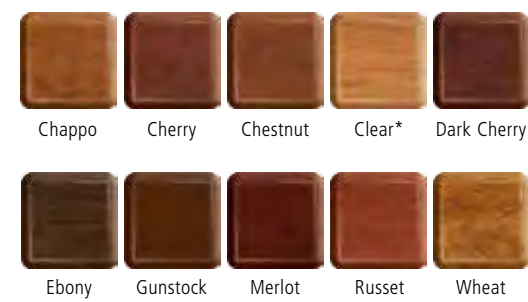

Hand hewing, wormholes and distress marks

**ANTIQUING SAMPLES**

Antique Chappo    Antique Cherry    Antique Ebony    Antique Wheat    Antique White Wash

**LIGHT DISTRESSING**

Distress marks only, no wormholes or hand hewing

10-594 04/14 (HPS 2M)

JELD-WEN® Custom Exterior and Interior doors are handcrafted from the finest materials for lasting luxury and uncommon artistry. Choose from distinctive collections such as Estate, Craftsman, Classic and Contemporary door designs.

**SYSTEM CONFIGURATIONS**

**ALDER**

**CHERRY**

**MAPLE (Interior door only)**

**WALNUT**

**RED GRANDIS**

NOTE: Variances in photography and printing may cause finish colors shown in this publication to vary from actual finish.

**GENUINE MAHOGANY**

**OAK**

**PAINTED**

\*With a Clear finish, variances in woodgrain and color are more apparent. Filled nail holes are also more noticeable.

\*\*Custom door tint finishes include White Wash and Pebble Gray Mist. These finishes are created with a wash process, which involves wiping paint on the door surface and immediately wiping it off, so only surface highlights remain. This process purposely does not produce the color consistency of typical penetrating stains, such as Chappo, Cherry or Merlot.