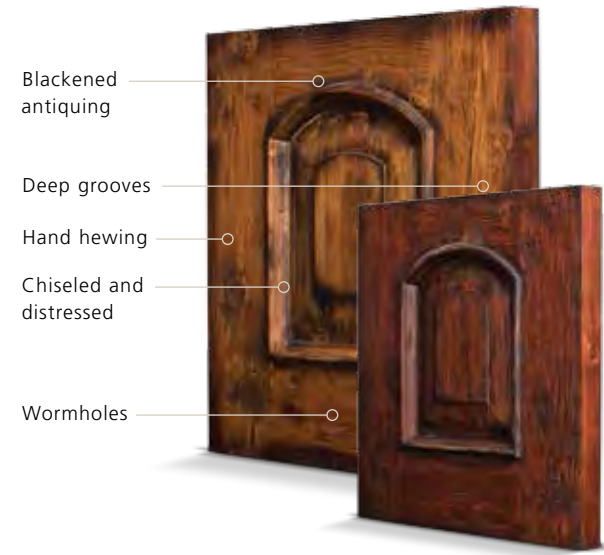

HEAVY DISTRESSING

Deep grooved, hand chiseled distressing